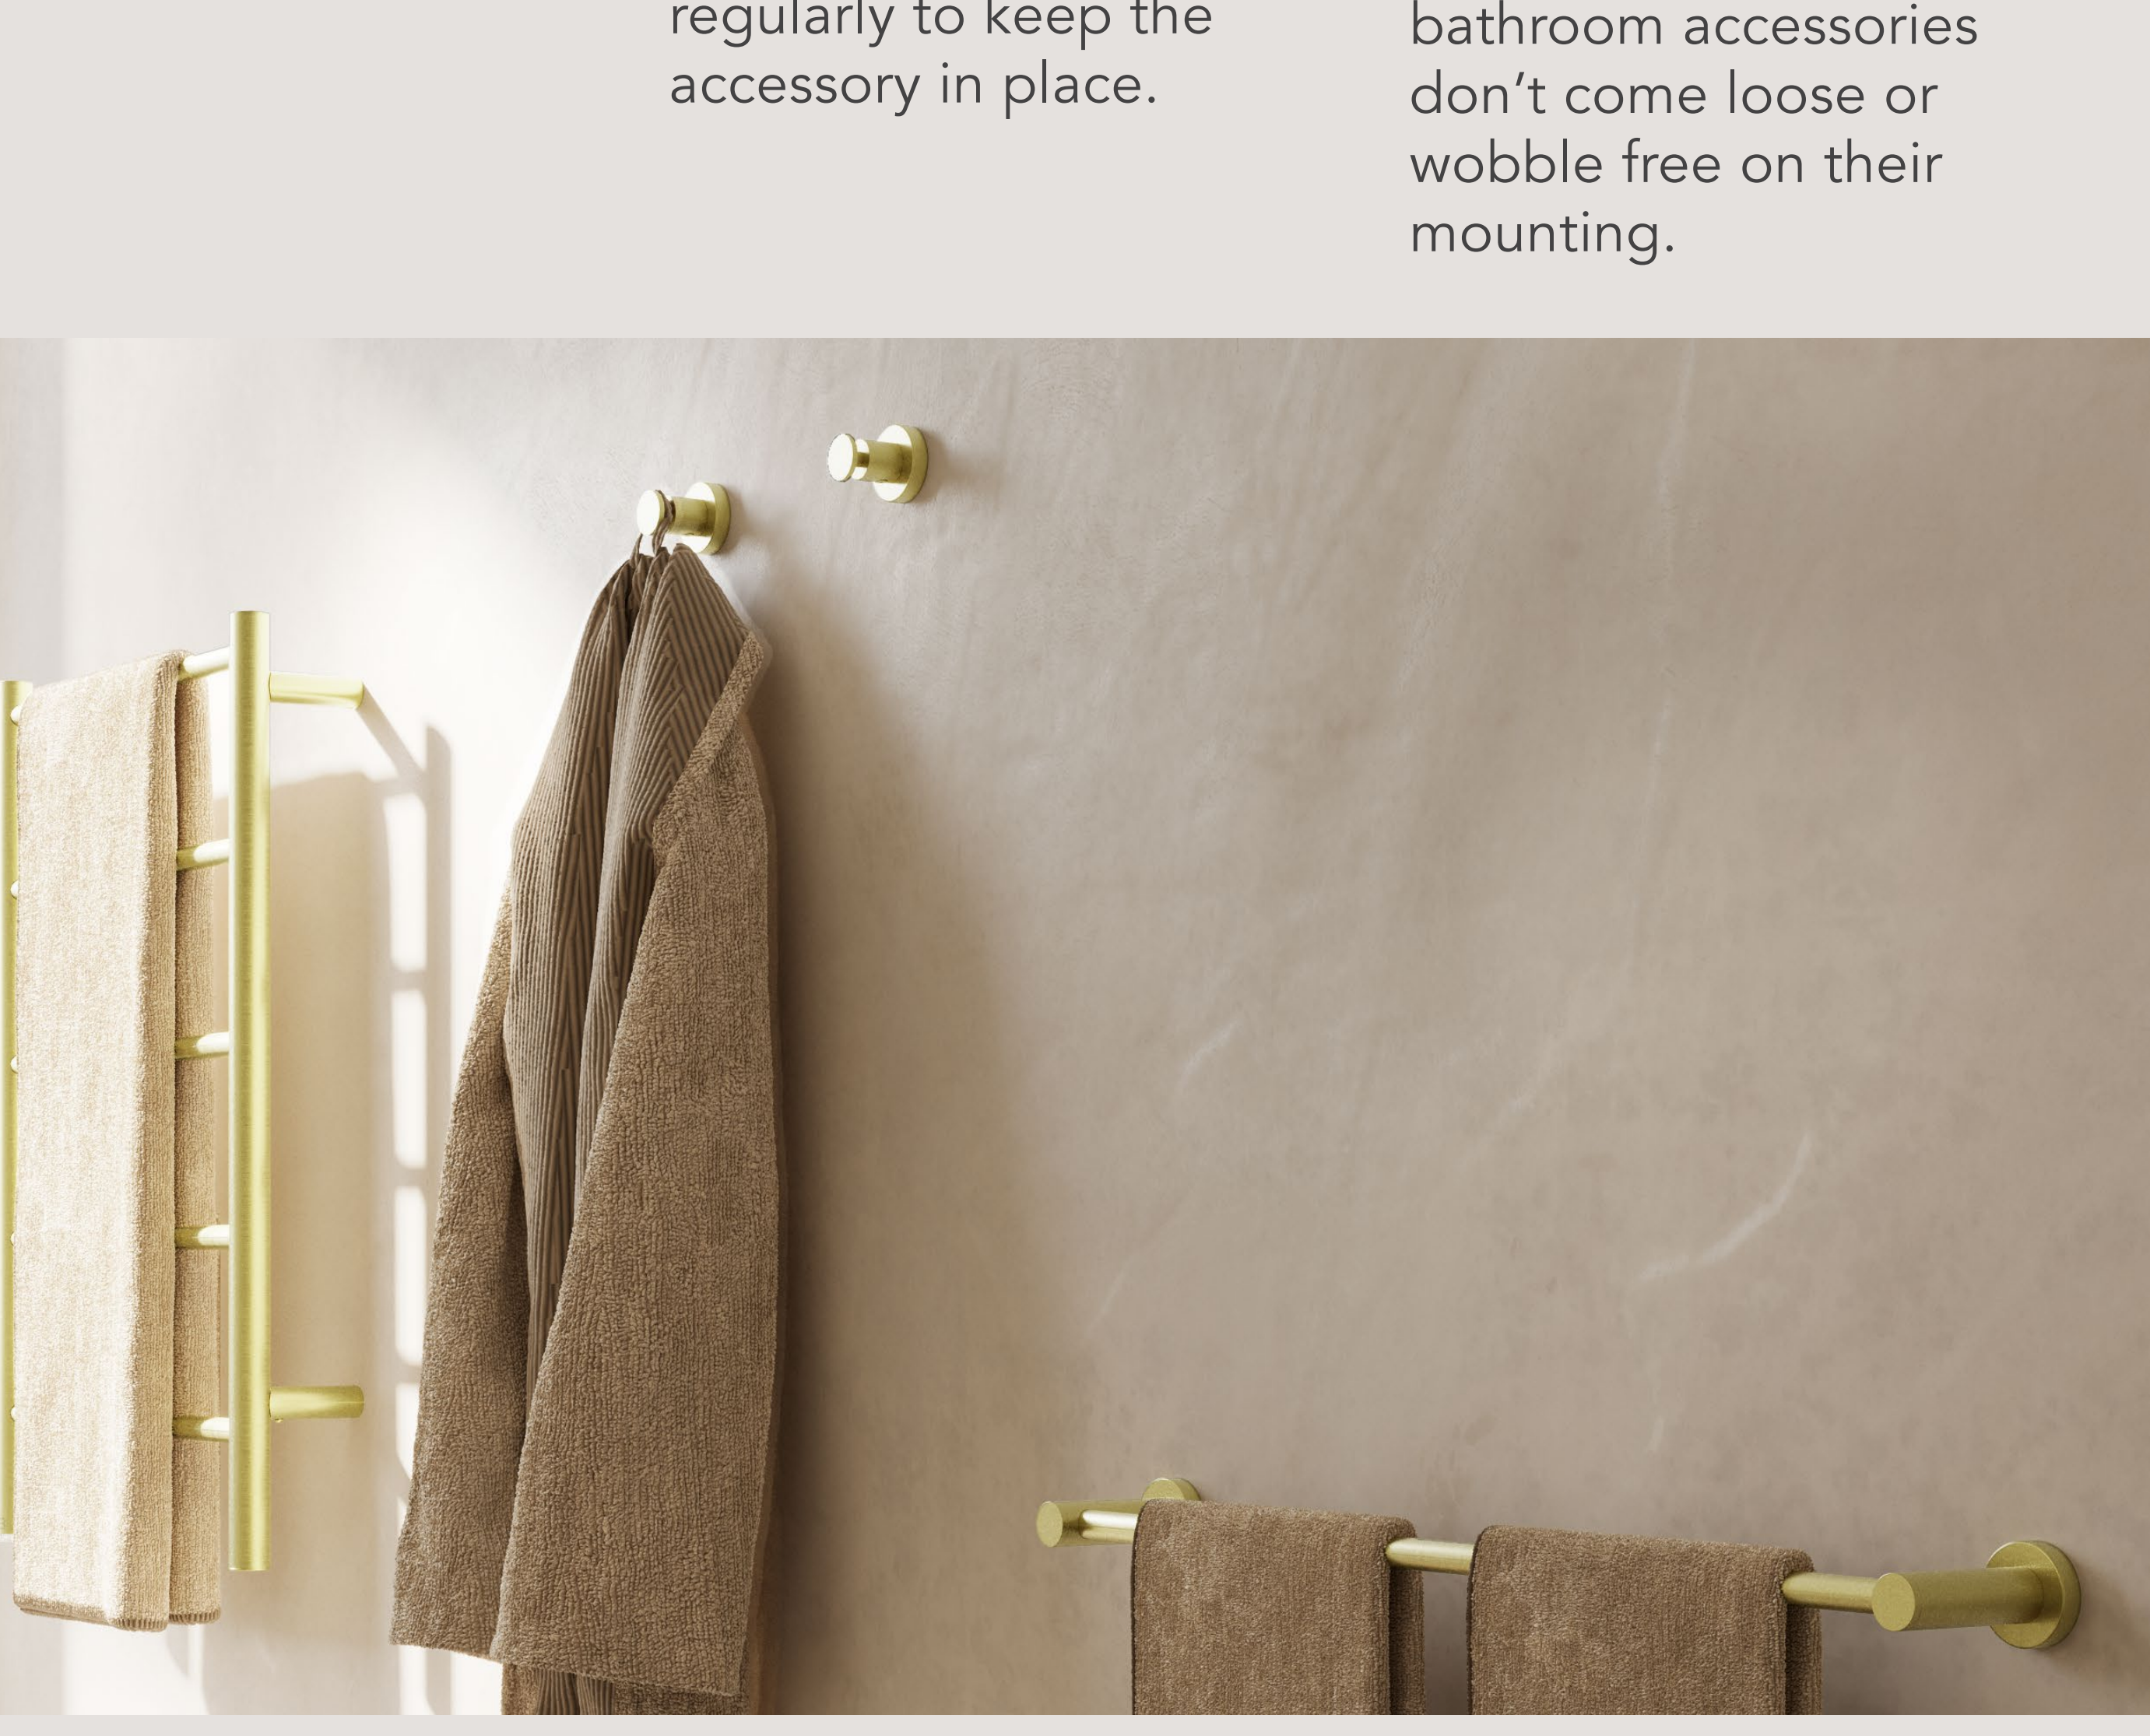

RIGID LOC – DESIGN MEETS INNOVATION

We have developed an innovative mounting system called RIGID Loc to ensure bathroom accessories don't come loose or wobble free on their mounting. (SA Patent 2012/05046)

The Problem
Loose, wobbly bathroom accessories.

The Cause
Traditionally bathroom accessories were attached to the mounting using set screws, which had to be retightened regularly to keep the accessory in place.

The Solution
Bathroom Butler bathroom accessories. We have developed an innovative mounting system called RIGID Loc to ensure bathroom accessories don't come loose or wobble free on their mounting.

ENGINEERED DOWN TO THE FINEST DETAIL

Firmly secured to the mounting, the unique RIGID Loc mounting pulls the accessory firmly against the cover plate and locks it securely in place.

Prevents Movement
The gripping ribs along with the adhesive template help prevent movement even on ultra-smooth surfaces.