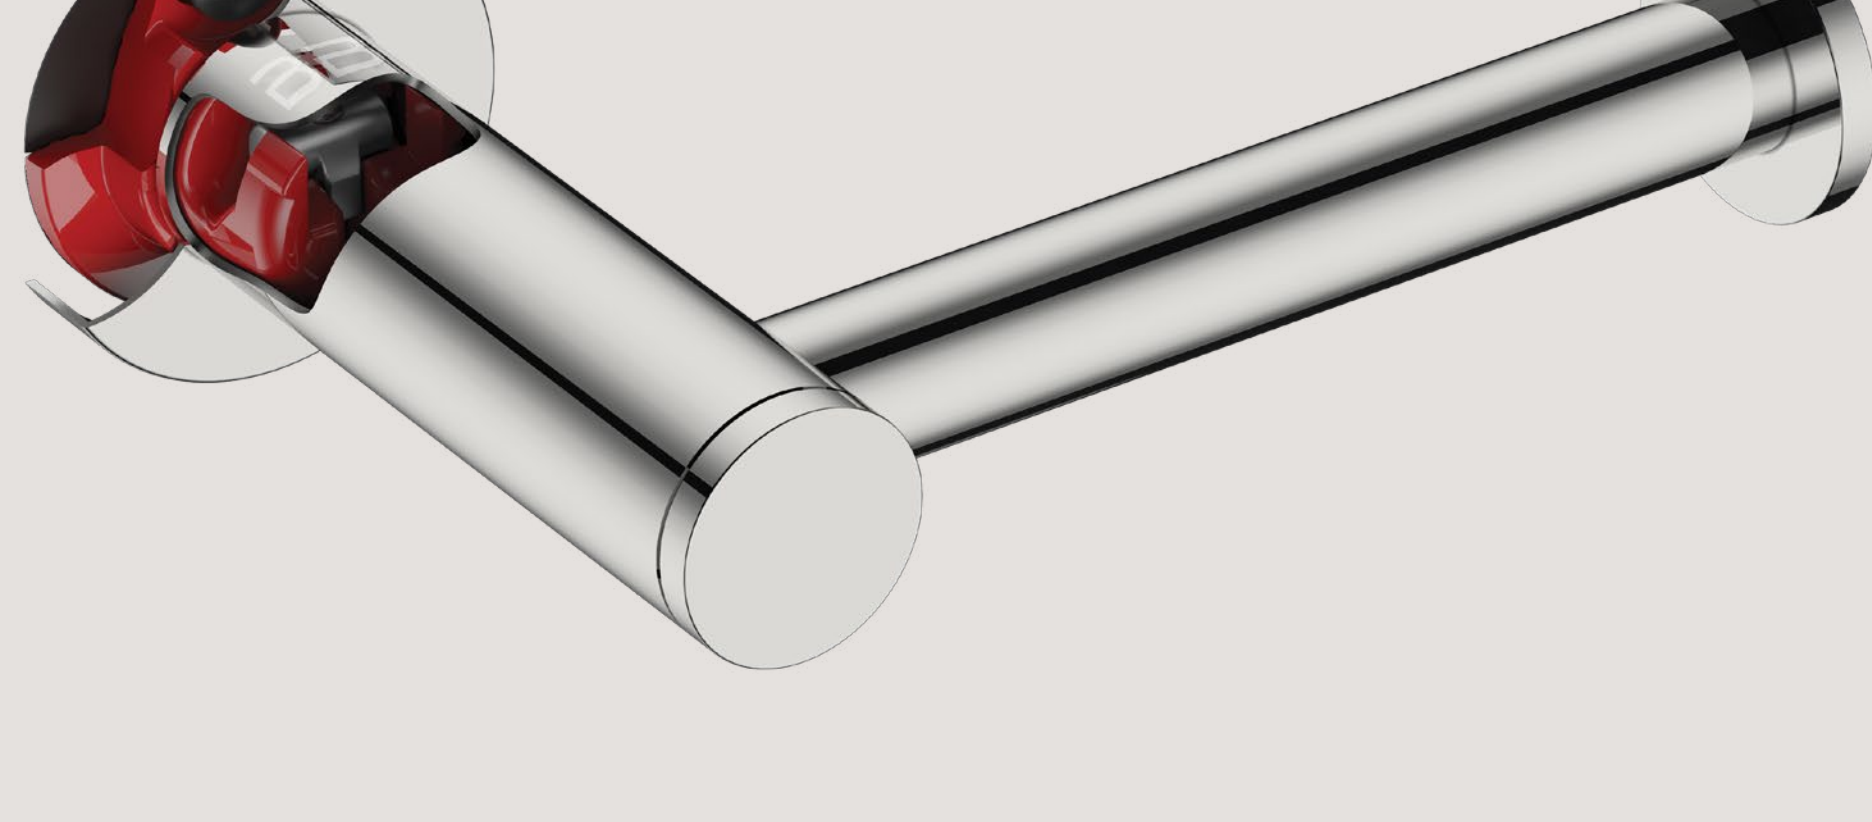

RIGID LOC – DESIGN MEETS INNOVATION

We have developed an innovative mounting system called RIGID Loc to ensure bathroom accessories don't come loose or wobble free on their mounting. (SA Patent 2012/05046)

The Problem
Loose, wobbly bathroom accessories.

The Cause
Traditionally bathroom accessories were attached to the mounting using set screws, which had to be retightened regularly to keep the accessory in place.

Firmly secured to the mounting, the unique RIGID Loc mounting pulls the accessory firmly against the cover plate and locks it securely in place.

Prevents Movement
The gripping ribs along with the adhesive template help prevent movement even on ultra-smooth surfaces.

Secure Mount
As the screw tightens the t-barrel slides down the mounting locking the bathroom accessory securely in place.

GRADE 304 Stainless Steel
100% Recyclable, rust and flake free, durable and easy to maintain.